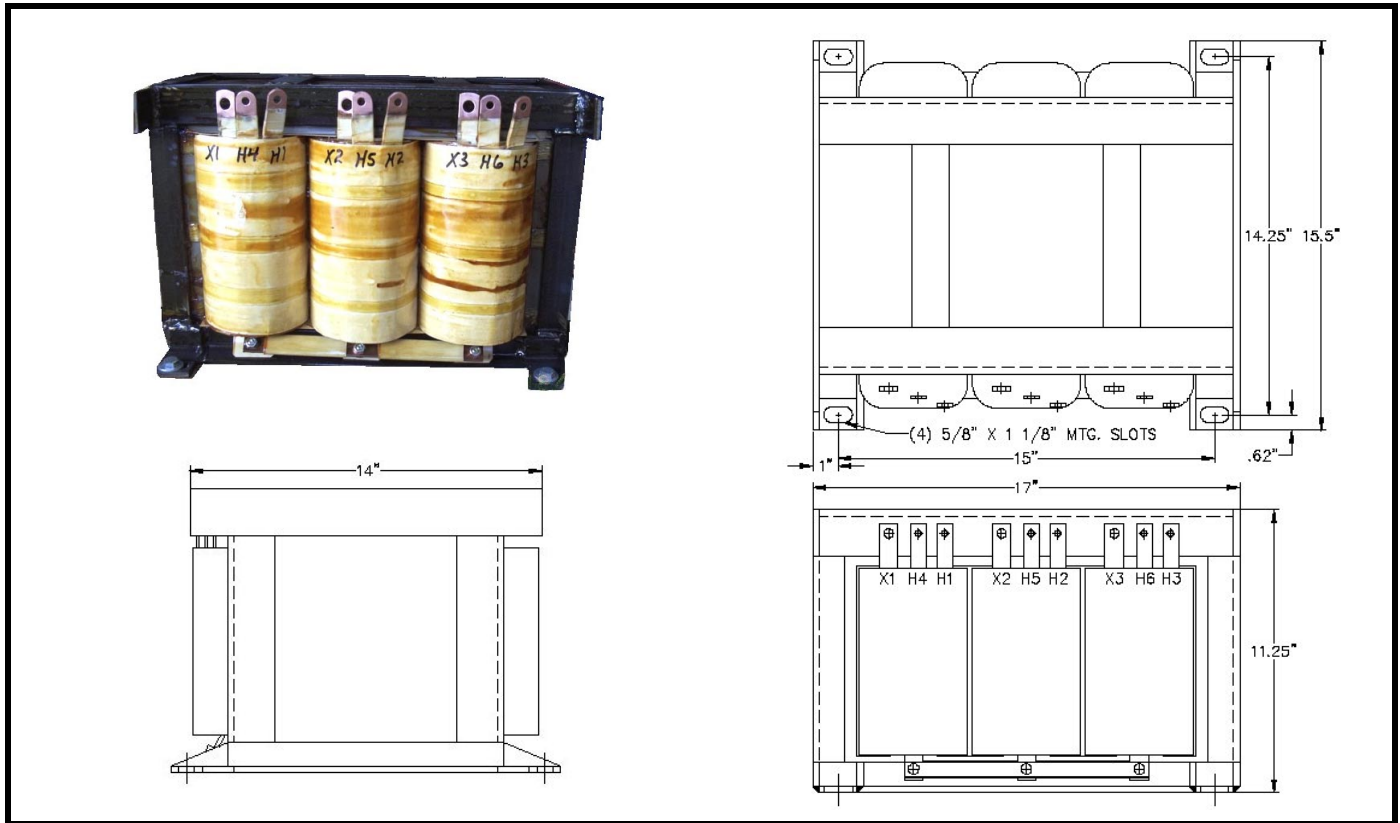

T65A 65KVA Auto-Transformer

SAMINCO Part Number: T9004-024

SPECIFICATIONS:

65KVA Auto-Transformer, Type "CFTA". Suitable for mounting inside XP Enclosure

Input Supply: See Table below

Output Voltage: 230VAC 3ph 60Hz

Temp. Rise: 115°C

Input Voltage	Terminals
550VAC	H1-H2-H3
440VAC	H4-H5-H6

Saminco North
4500 State Rt. 152 Lavalette, WV 25535
Phone: (304) 523-4700 Fax: (304) 523-4039

Saminco
10030 Amberwood Road Fort Myers, FL 33910
Phone: (239) 561-1561 Fax: (239) 561-1502